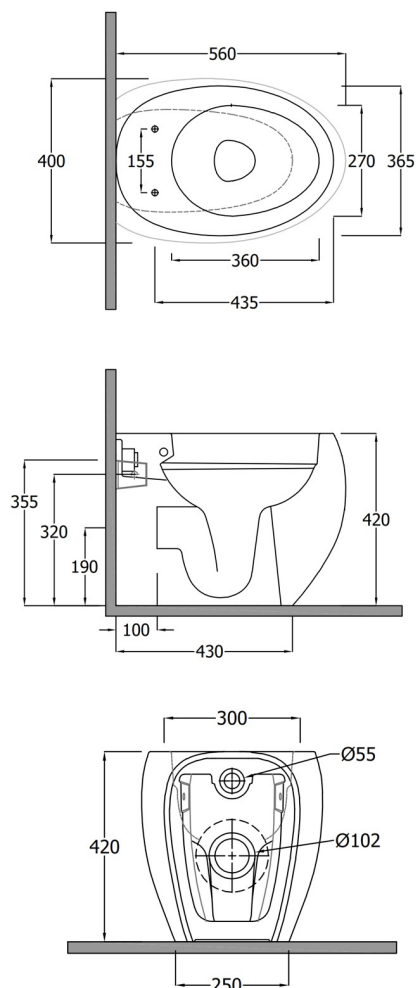

RAK-CLOUD W/HIDDEN FIXATIONS

Filo Muro | WC

RAK
CERAMICS

SCHEMA TECNICA

Suite:	RAK-CLOUD
Tipo:	Filo Muro
Dimensioni:	560 x 400 mm
Peso:	30 Kg
Colore:	bianco alpino
Tipo di scarico:	A parete & A terra
Sifone:	Nascosto
Opzioni sedile:	Urea
Forma:	Ovale
Soft close:	si
Coperchio removibile:	si
Scarico:	Doppio scarico

Codice	Nome
CLOWC1346AWHA	RAK-CLOUD WATER CLOSET ALPINE WHITE 56CM
CLOSC3901WH	RAK-CLOUD SOFT CLOSE UREA SEAT COVER (WH)

Dimensions: All dimensions in mm. Tolerance of vitreous china & fireclay items: $\pm 5\%$ for below 200mm and $\pm 3\%$ for above 200mm; for all other items tolerance $\pm 1\%$. Note: Due to a continuing development program to improve design and performance, the manufacturer reserves all rights to vary specifications without prior information. Please note accessories are for photographic use only.